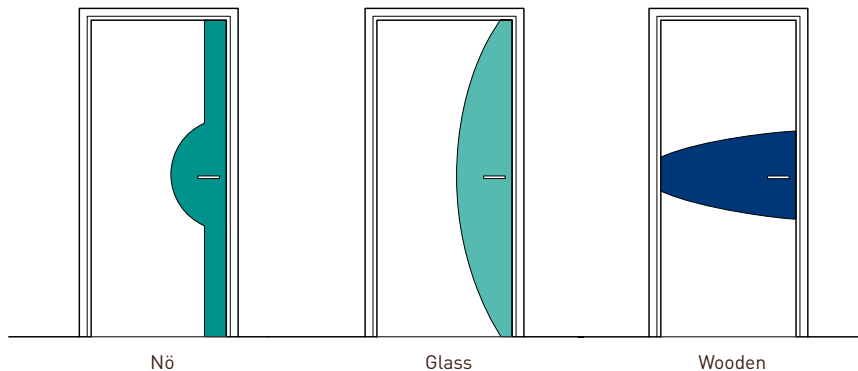

Specification

- Description: handplates (Nö, Glass, Wooden, Dan, Eclipse, Decoclean or Delta masks as manufactured by SPM) from PVC achieving class 0 fire-rating with solid colour. Textured surface finish, 2 mm thick.
- Colour: selected by

architects from manufacturer's standard range.

- Installation sequence: self-adhesive tape or glue as per manufacturer's instructions