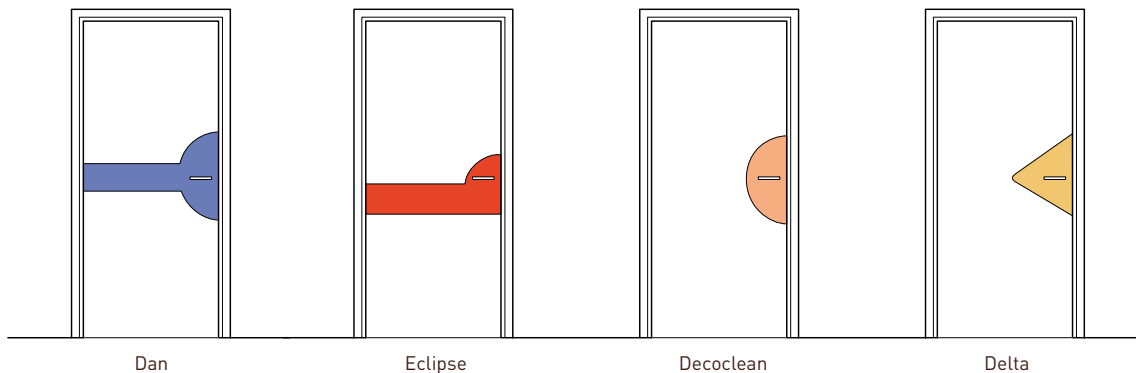

### Description

- Model: 7 standard masks
- Cut to size decosheet panel according to requirements
- Thickness: 2 mm
- Material: Class 0 fire-rated PVC, solid colour
- Surface finish: lightly textured
- Fixing: self-adhesive tape or glue
- Colours: 24 standard

### Specification

- Description: handplates (Nö, Glass, Wooden, Dan, Eclipse, Decoclean or Delta masks as manufactured by SPM) from PVC achieving class 0 fire-rating with solid colour. Textured surface finish, 2 mm thick.
- Colour: selected by

architects from manufacturer's standard range.

- Installation sequence: self-adhesive tape or glue as per manufacturer's instructions

Nö

Glass

Wooden

Dan

Eclipse

Decoclean