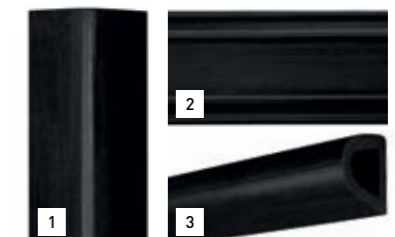

1. ELASTO'FLEX
Variable angle corner protector

2. ELASTO'PUNCH 200
Protection rail - 200 mm high

3. ELASTO'PUNCH 100D
Protection rail - 100 mm high