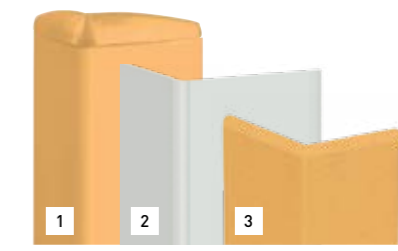

1. LINEA'TOUCH - PVC-SHEATHED  
Trilobed handrail  
LED option - *Please consult us -*
2. ESCORT - PVC-SHEATHED  
Round handrail

STARLINE - ANODISED  
Handrail with PVC band

1. LINEA'FLEX  
Flexible adhesive corner protector with variable angle endcap
2. PROTECTA 2  
Variable angle flexible adhesive corner protector
3. COMBO'CORNER  
90 and 135° corner protectors on aluminium core