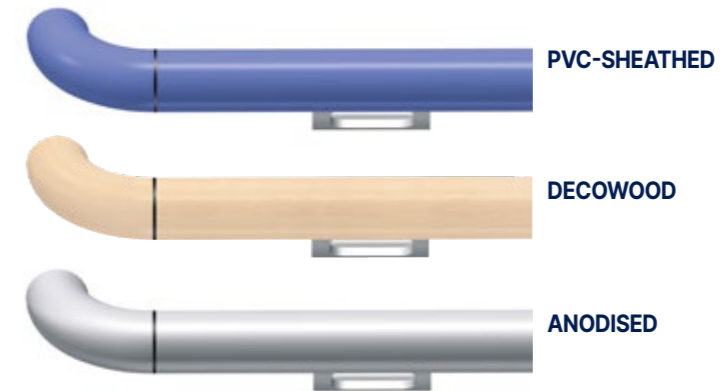

EDGES AND FRAMES
Decochoc panel
- bends and thermoforming -

PLAC'INOX
Stainless steel protection plate

INLAID SIGNAGE

Signage Early Childhood drawings

Signage Pictos

Handrails

*virucidal activity against human coronavirus HCoV-229E according to ISO 21702. On our PVC handrails: 99.96% of the virus eliminated after two hours

SPM handrails have been designed with care to meet ergonomic and guidance requirements. They provide a mobility aid, particularly in staircases.

ESCORT

Round handrail diameter 40 mm

LINEA'TOUCH

Design and ergonomic trilobed handrail, in refined or reinforced version