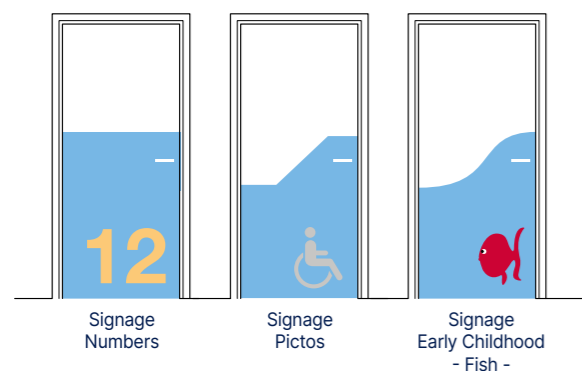

INLAID SIGNAGE