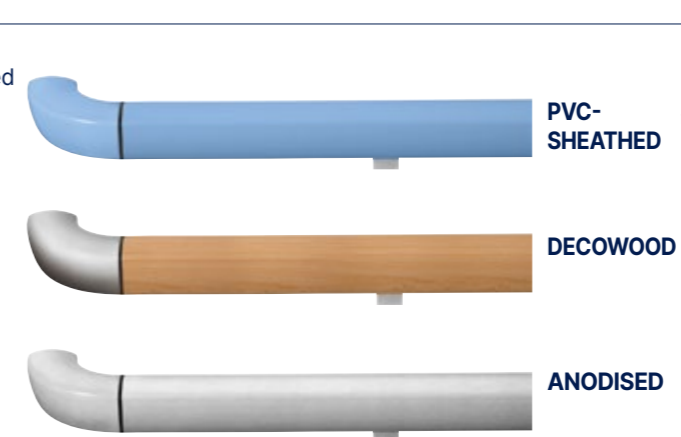

EDGES AND FRAMES
Decochoc panel
- bends and thermoforming -

PLAC'INOX
Stainless steel protection plate

INLAID SIGNAGE

Signage Early Childhood drawings

Signage Pictos

Handrails

*virucidal activity against human coronavirus HCoV-229E according to ISO 21702. On our PVC handrails: 99.96% of the virus eliminated after two hours

SPM handrails have been designed with care to meet ergonomic and guidance requirements. They provide a mobility aid, particularly in staircases.

ESCORT

Round handrail diameter 40 mm

LINEA'TOUCH

Design and ergonomic trilobed handrail, in refined or reinforced version

Innovation

LED option
- Please consult us -

ACCESSORIES

PATENTED

RAPID'ANGLE®
Adjustable and variable 3D angle (80° to 180°) for staircases and corners. Made of antibacterial PVC with bactericidal joints.
Available for Escort and for Linea'Touch