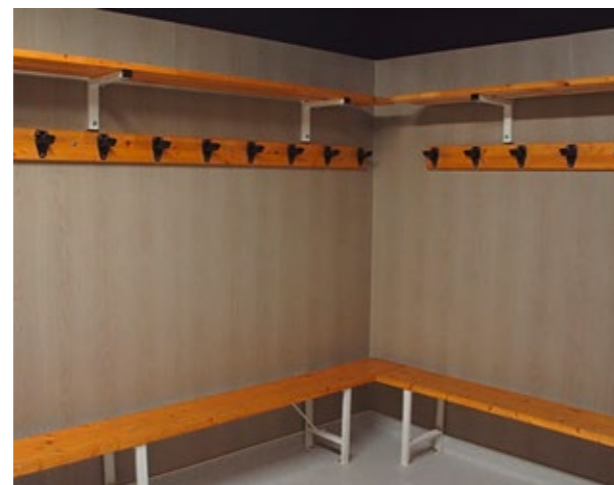

Sport facilities

YOUR CONCERNS

- ✓ Impacts by gym equipment
- ✓ Friction, dirt (marks from feet, bags)
- ✓ Voluntary damage
- ✓ Easy care and cleaning
- ✓ Watertightness in wet areas

OUR SOLUTIONS

Gymnasiums, changing rooms, traffic areas, etc. need to withstand the athletes' energy!

1. **LINEA'FLEX**
  Flexible adhesive corner protector with variable angle endcap
2. **PROTECTA 2**
  Variable angle flexible adhesive corner protector
3. **CORNEA**
  Corner protector on aluminium core

1. **LINEA'TOUCH - PVC-SHEATHED**
  PVC-sheathed trilobed handrail LED option - *Please consult us -*
2. **ESCORT - PVC-SHEATHED**
  PVC-sheathed round handrail