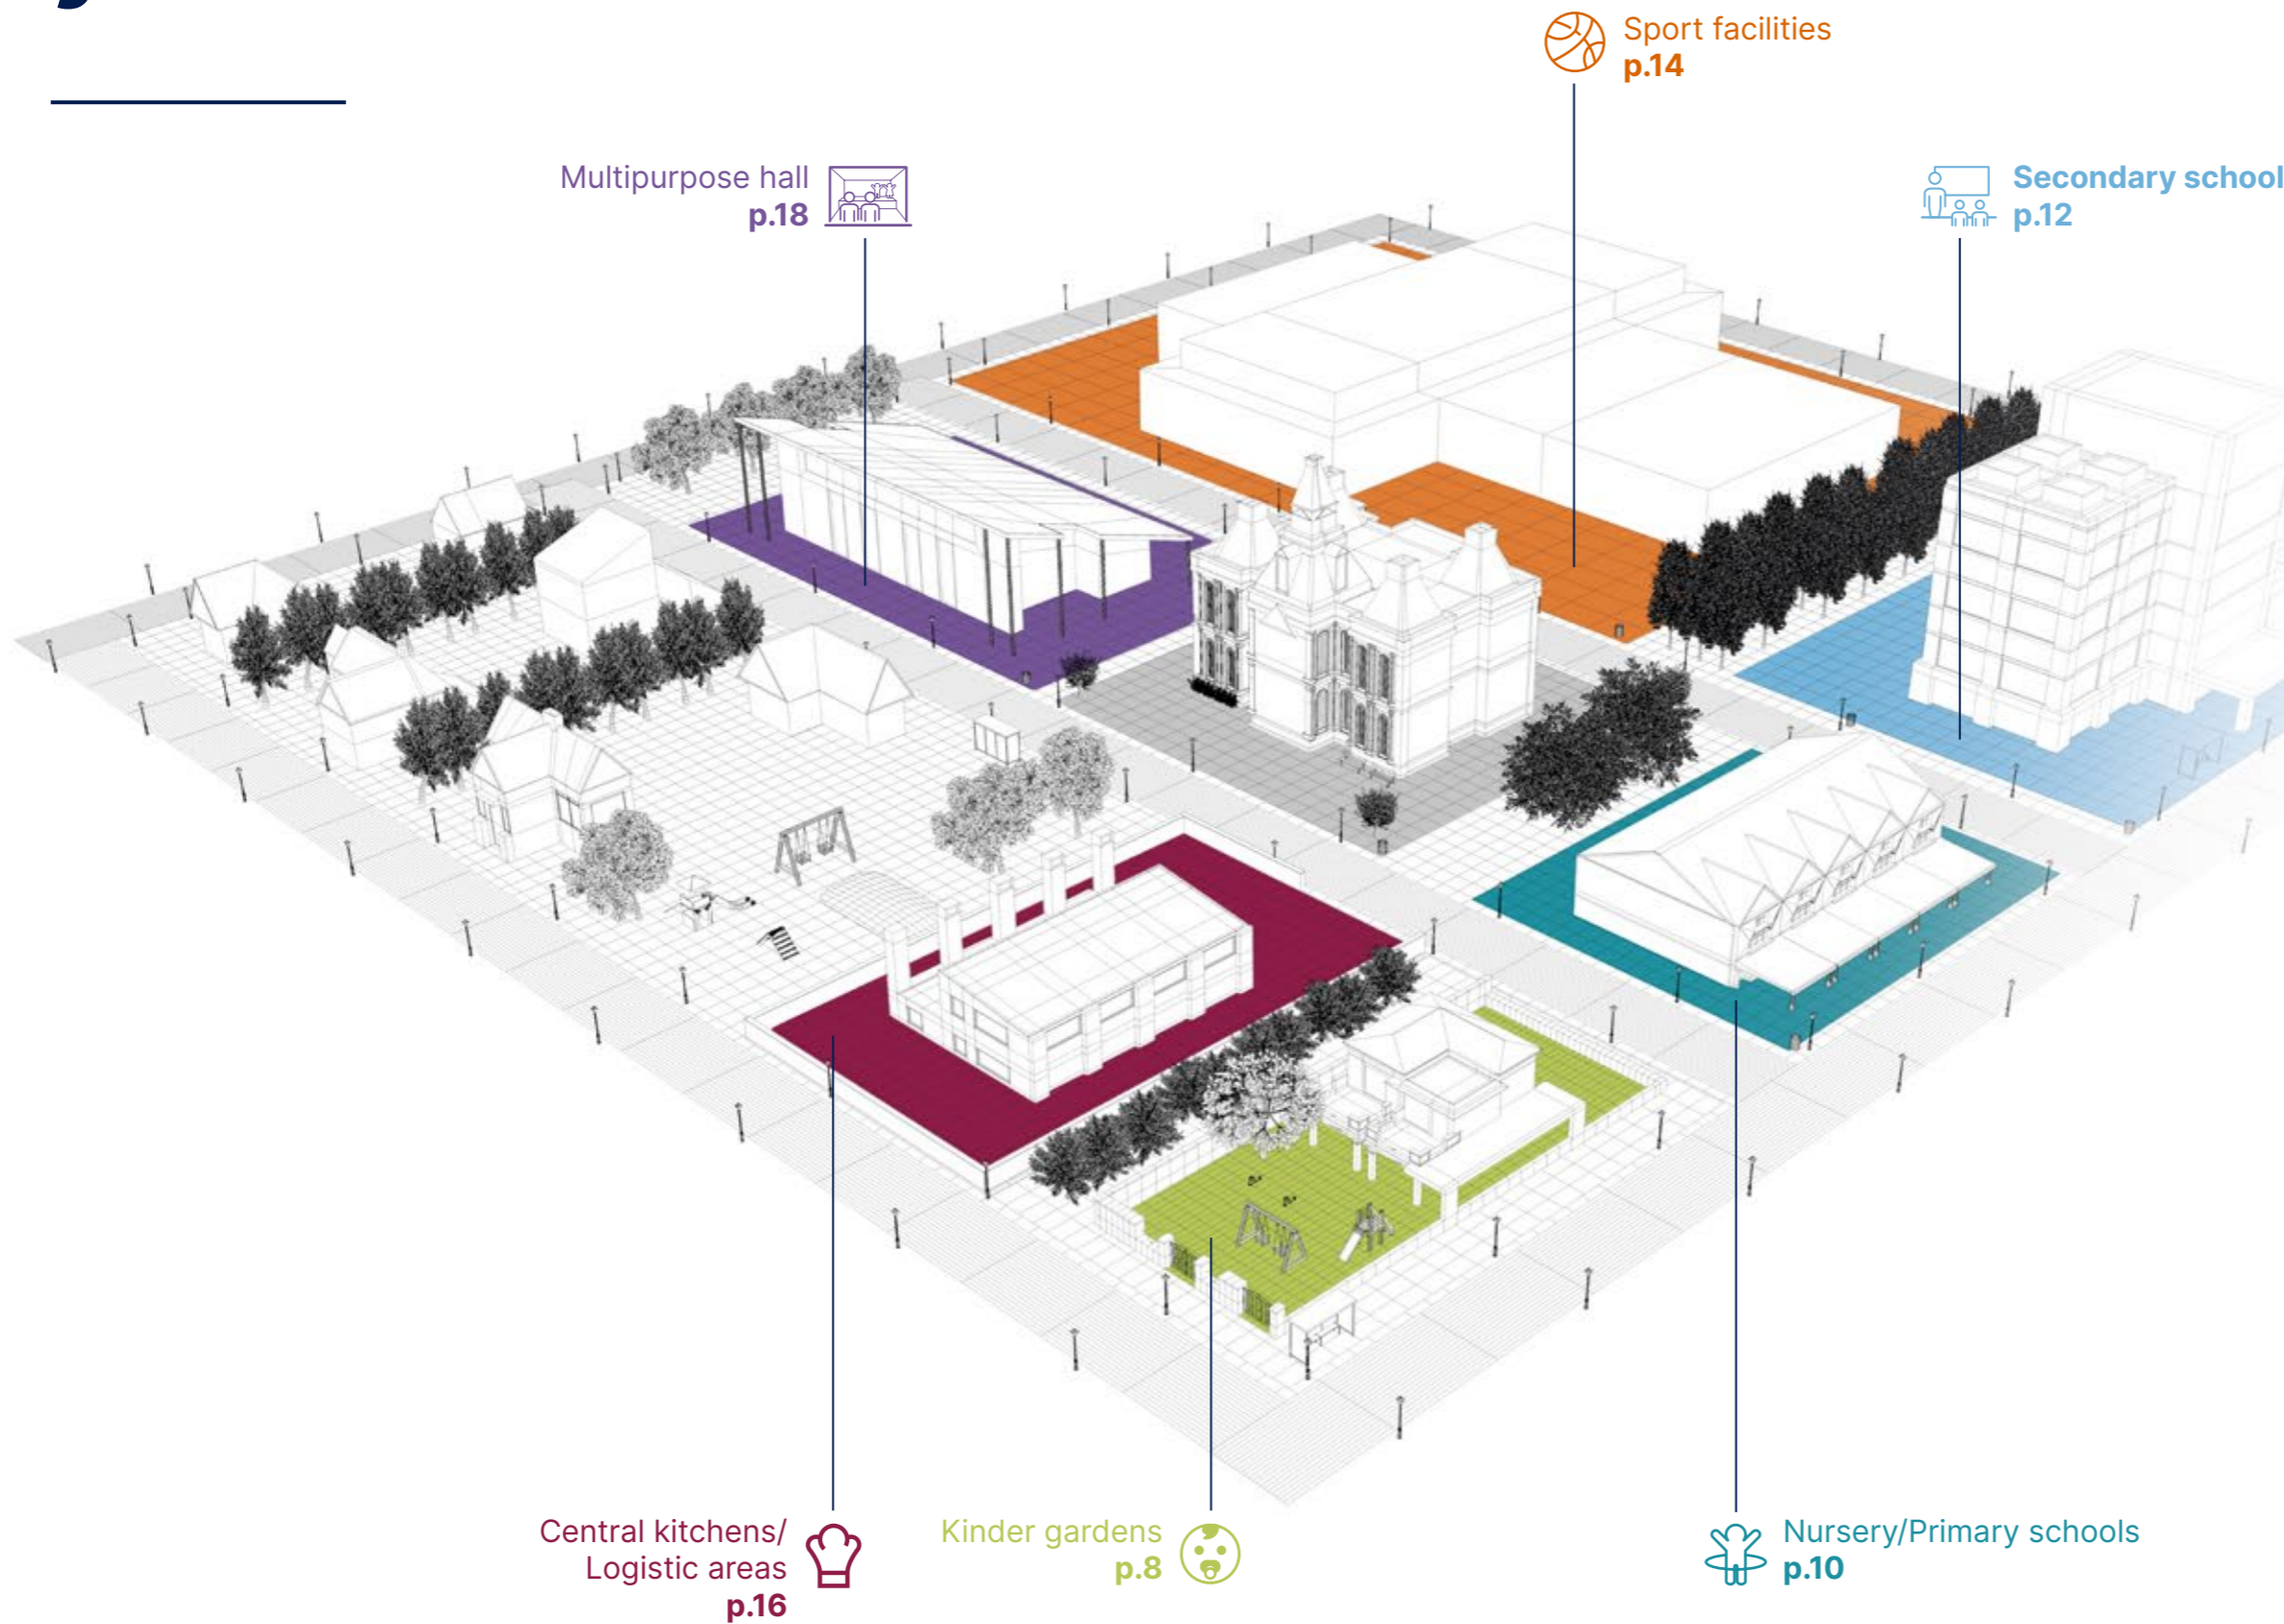

SPM products can provide points towards LEED™ certification.

Solutions for your facilities

Kinder gardens

YOUR CONCERNS

- ✓ Bright and welcoming space
- ✓ Impacts by furniture
- ✓ Premature wear
- ✓ Hygiene and easy care
- ✓ Sharp angles
- ✓ Finger pinching in the doors