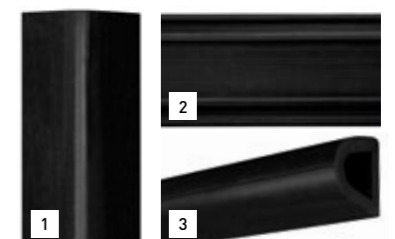

LINEAFLEX
Flexible adhesive corner protector with variable angle endcap

DECOCHOC PANEL BENDING
Door edge and frame protection

PLAC'INOX
Stainless steel protection plate

PROFIL'INOX 30 AND 50
Brushed stainless steel adhesive corner protectors