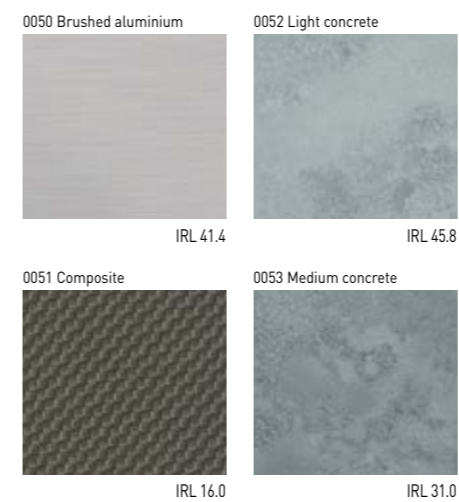

▶ DECOTREND RANGE

Decotrend protection panel