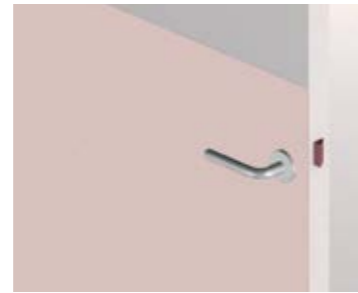

HALF-HEIGHT DOOR
Decochoc or Decosmic panel or Plac'Inox
- straight cut -