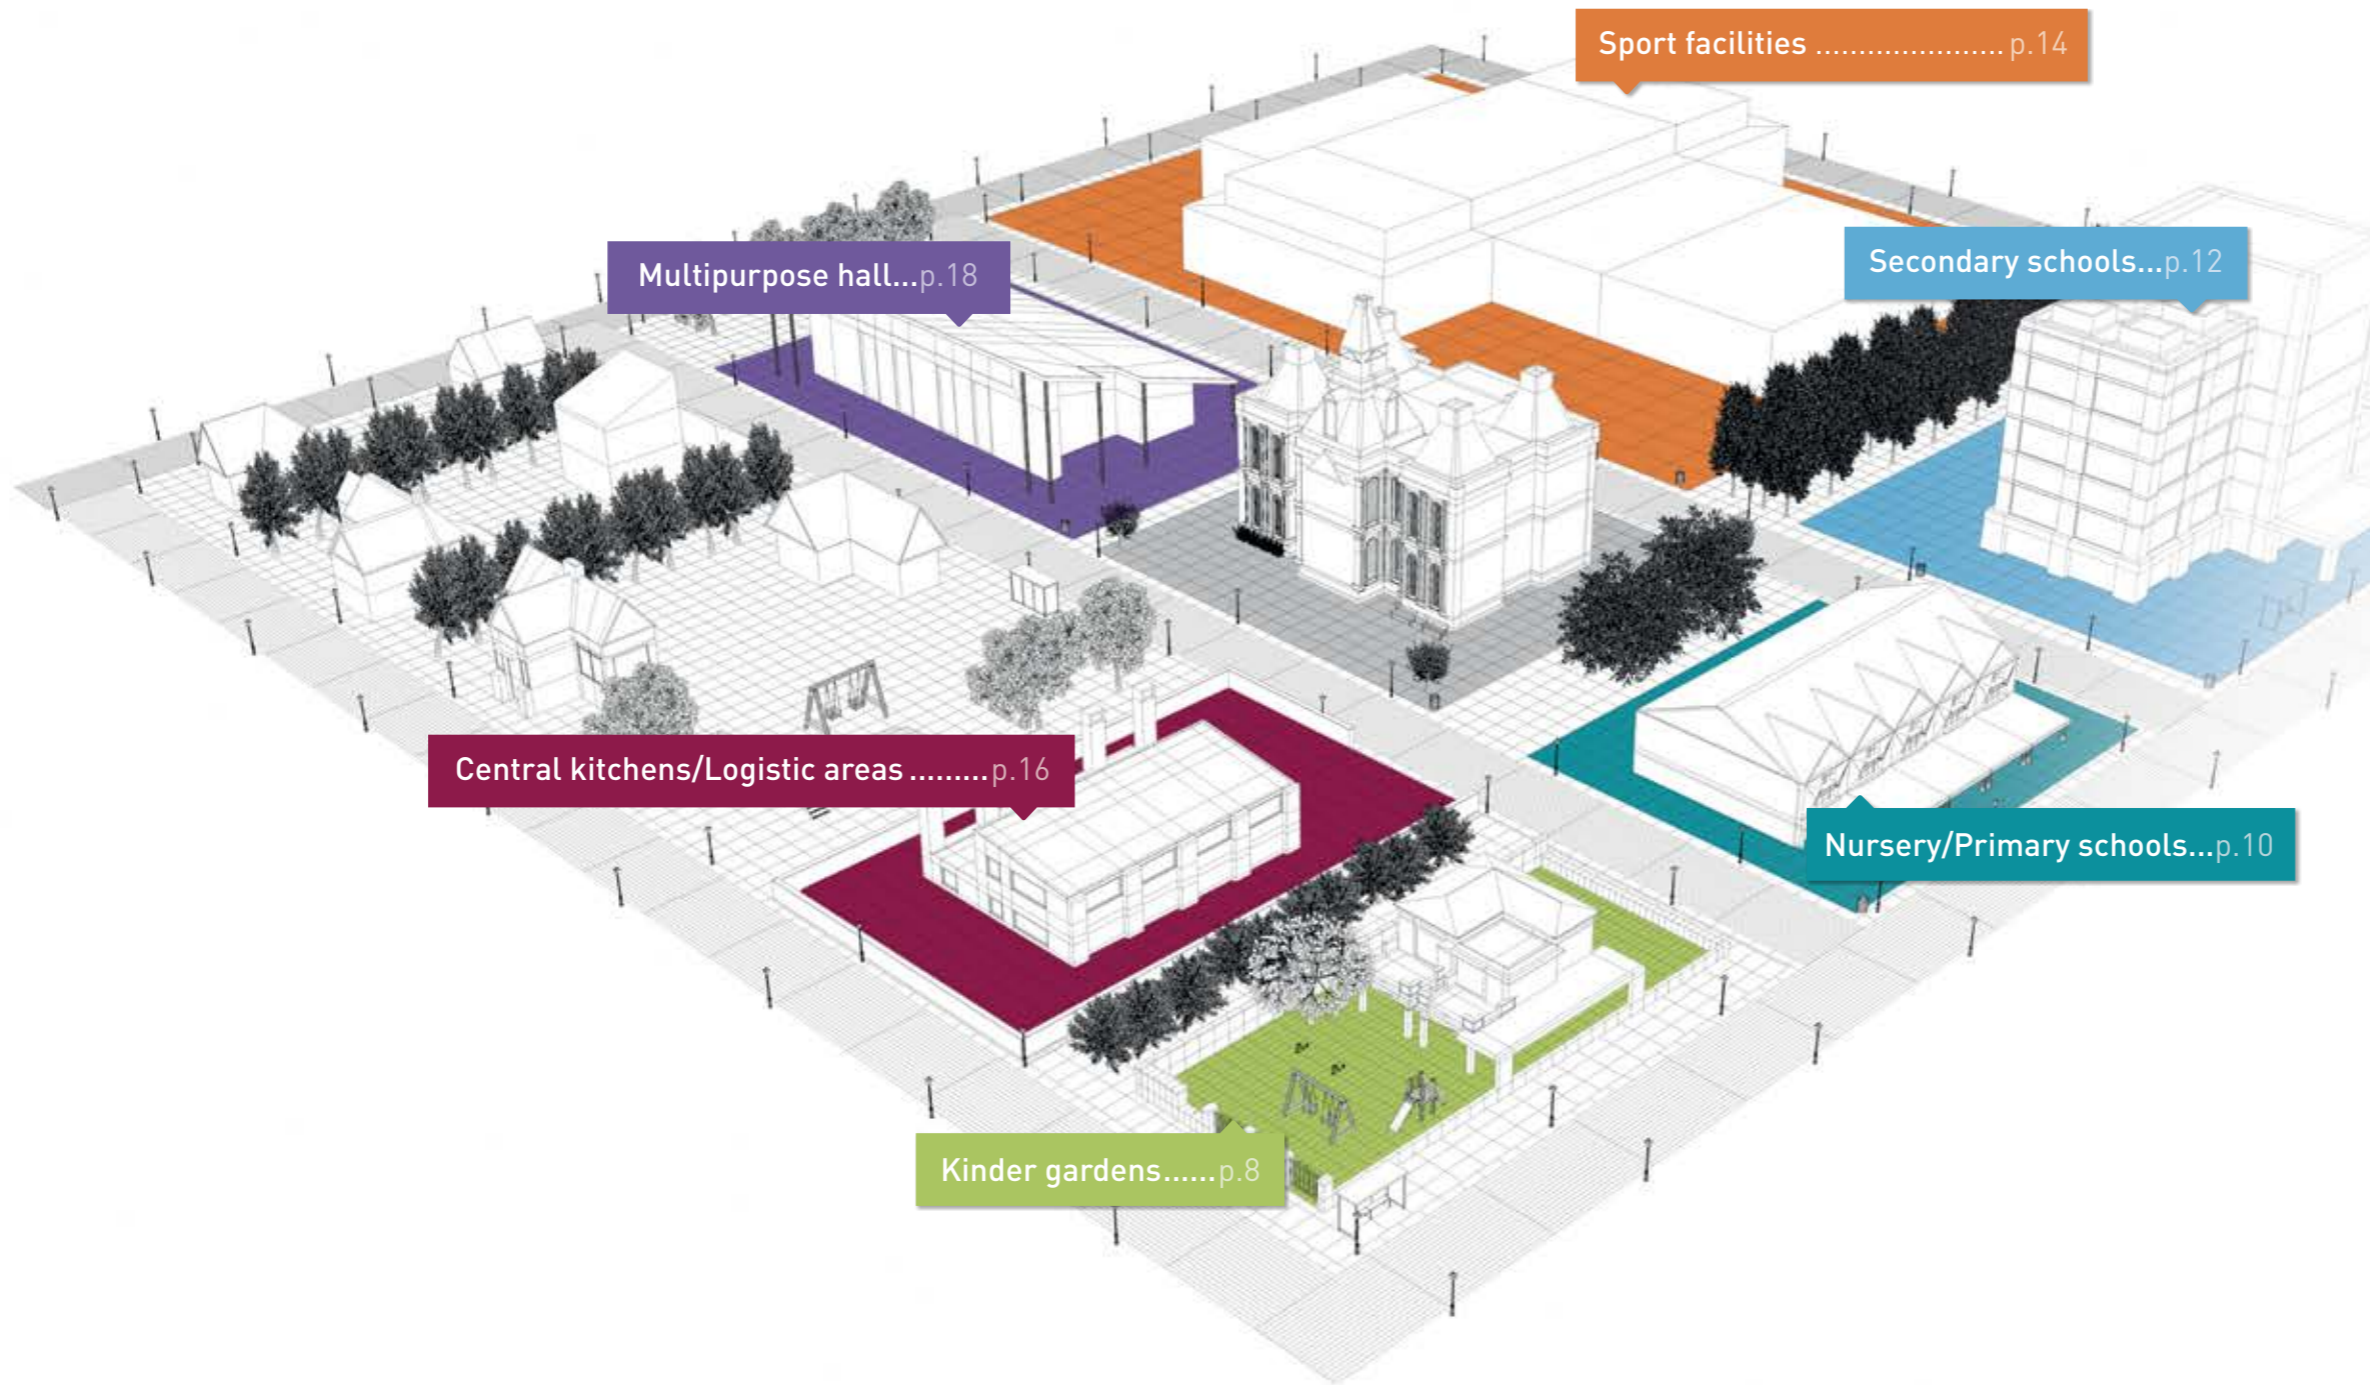

- An attractive and resistant corner protector that adjusts to all angles from 80° to 115° and to all heights due to its variable angle endcap
- Maximum impact resistance and safety due to impact-absorbing dampers

SOLUTIONS FOR YOUR FACILITIES

KINDER GARDENS

Indoor play area

YOUR CONCERNS

- Neutral environment
- Impacts by furniture
- Premature wear
- Marks on walls
- Hygiene and care
- Finger pinching in the doors
- Sharp angles

OUR SOLUTIONS

- Decofresc
- Decochild
- Decokid
- Safy'Corner
- Protecta 2
- Linea'Flex
- Safy'Door

Sleep area

YOUR CONCERNS

- Impacts by beds
- Hygiene and care
- Bright and welcoming space
- Finger pinching in the doors
- Sharp angles