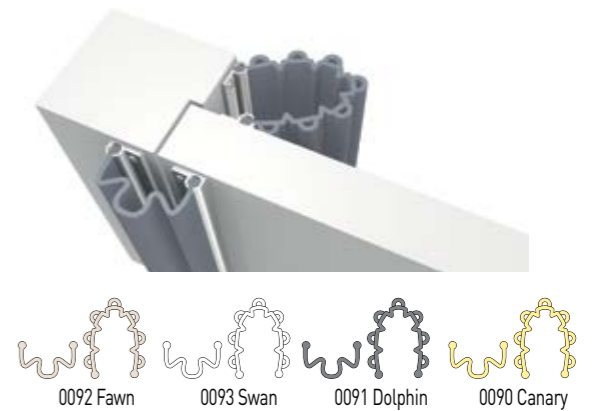

▶ SAFY'CORNER

90° adhesive cushioning corner protector
Available in 4 colours

0092 Fawn 0093 Swan 0091 Dolphin 0090 Canary

▶ SAFY'DOOR

Door finger protection system
Available in 4 colours

0092 Fawn 0093 Swan 0091 Dolphin 0090 Canary