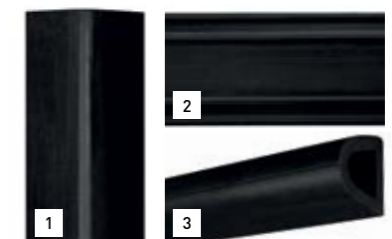

DECOCHOC H₂O
Protection and covering panel
in wet areas

1. CORNEA
90° corner protector on aluminium core
2. CORNEAFLEX
135° or variable angle corner protectors
on aluminium core

LINEA'FLEX
Flexible adhesive corner protector
with variable angle endcap

DECOCHOC PANEL BENDING
Door edge and frame protection

PLAC'INOX
Brushed stainless steel protection plate

PROFIL'INOX 30 and 50
Brushed stainless steel adhesive corner
protectors

1. ELASTO'FLEX
Variable angle corner protector
2. ELASTO'PUNCH 200
Protection rail - 200 mm high
3. ELASTO'PUNCH 100D
Protection rail - 100 mm high