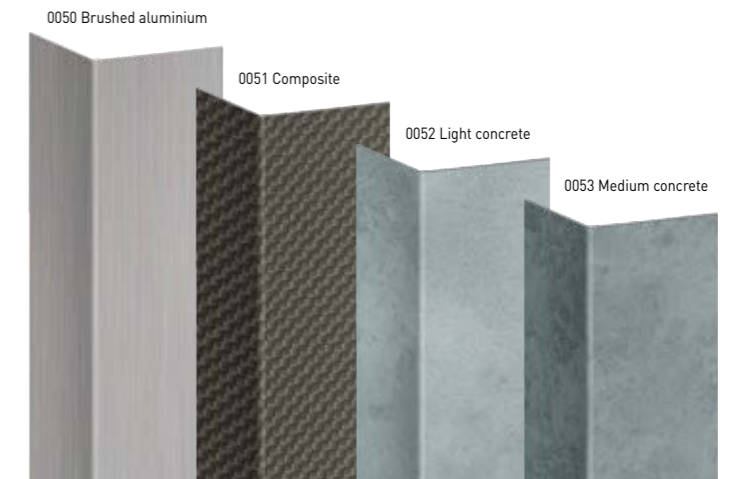

Adhesive corner protector in bent Decotrend