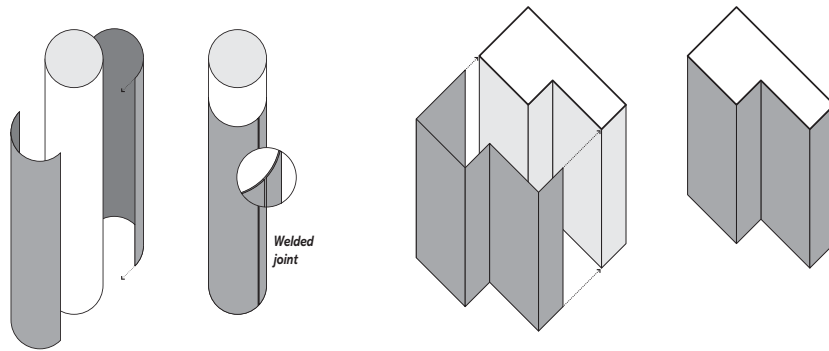

- from floor to ceiling with welded joints,
- in right or rounded angles, irrespective of the degrees or the radius,
- above the coverings of PVC floor coverings.

For a reliable watertightness, SPM has a range of welding rods matched to the colours of SPM profiles, allowing you to thermoweld one panel to another.

SPM and GERFLOR also provide a global solution for absolute watertightness and reliable junction: hot welded joints between the coving of the floor covering and the wall panel.

This system is optimised to work with the exclusive GERFLOR Corner System, and is particularly recommended for operating rooms and other rooms requiring a high level of hygiene.

DESCRIPTION

- Model: SPM welding rod
- Diameter: 4 mm
- Length: 100 m roll
- Material: flexible PVC
- Fixing: hot welded with welding machine
- Colours:
 - 33 standard for Decochoc
 - 5 standard for Decochoc H₂O

APPLICATIONS

In order to adapt to all building layouts, Decochoc, Decosmic, Decowood and Decotrend panels can be thermoformed to cover round pillars (diameter less than 800 mm) and complex door frames that can not be protected with simple L or U bends.